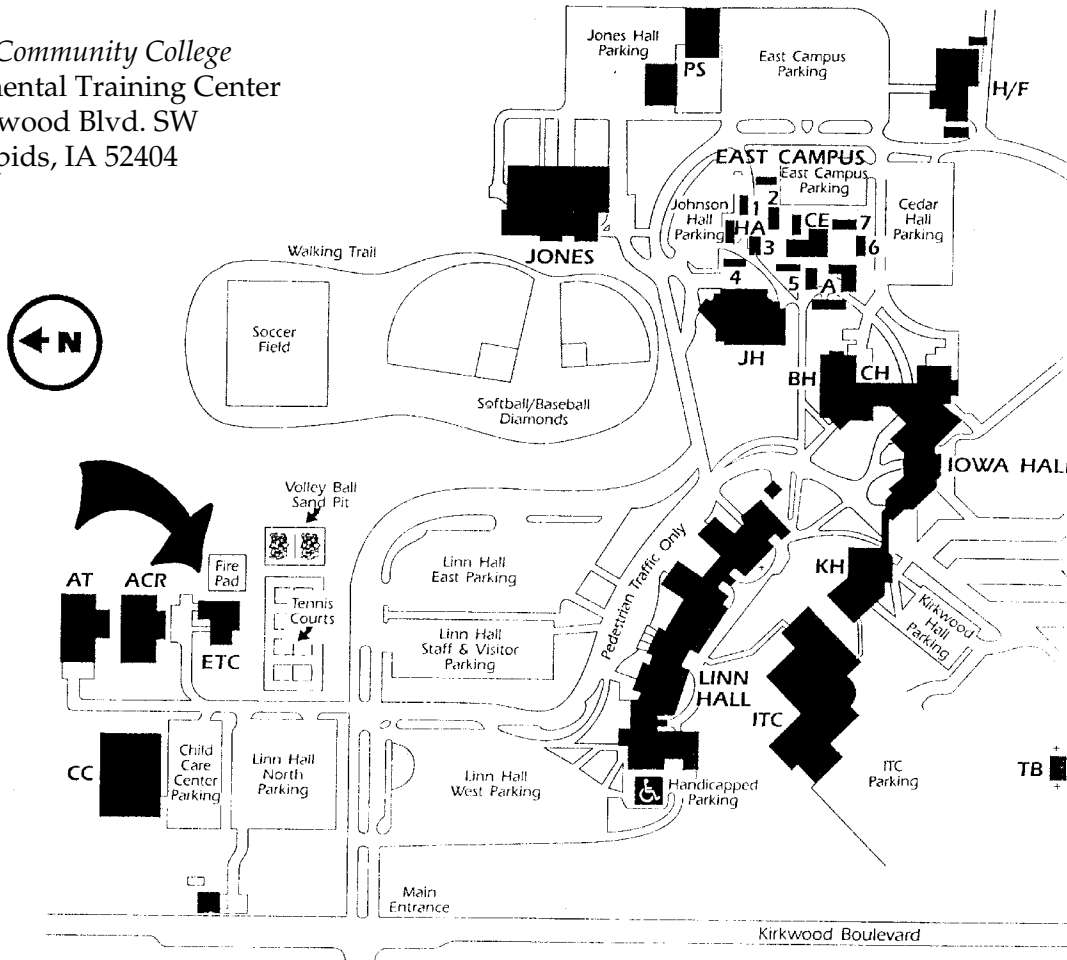

# College Maps

*Kirkwood Community College*  
 Environmental Training Center  
 6301 Kirkwood Blvd. SW  
 Cedar Rapids, IA 52404

*Scott Community College*  
 Environmental Education Center  
 500 Belmont Rd.  
 Bettendorf, IA 52722

*Blong Technology Center:*  
 8500 Hillandale Road  
 Davenport, IA 52806